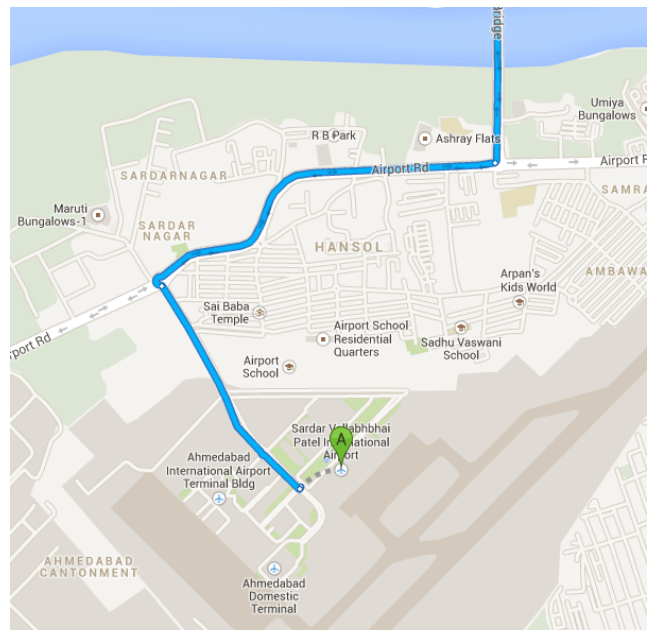

Drive 70.0 km, 1 h 15 min

Directions from Sardar Vallabhbhai Patel International Airport, Airport Road, Sardar Nagar, Hansol, Ahmedabad, Gujarat, 380003 to Shree S.K.Patel College of Pharmaceiutical Education and Research,Ganpat University., S.K.Patel College Of Pharmcy Ganpat Vidyanagar, Mehsana-Gozaria Highway Mehsana - 382711, INDIA

This route has tolls.

Sardar Vallabhbhai Patel International Airport, Airport Road, Sardar Nagar, Hansol, Ahmedabad, Gujarat, 380003 India

Drive along Airport Rd and Gandhinagar - Ahmedabad Rd

- 8.0 km / 12 min
- 1. Head **southwest**
- 11 m
- 2. Turn **right** toward **Airport Rd**
 Go through 1 roundabout
- 1.0 km
- 3. At the roundabout, take the **3rd** exit onto **Airport Rd**
 Pass by the park (on the left)
- 1.6 km

4. At the roundabout, take the **1st** exit onto **Gandhinagar - Ahmedabad Rd**
 -  Go through 1 roundabout
 -  Pass by Shankh Mandir (on the left in 5.2 km)

5.3 km

Drive along **GJ SH 41**

61.4 km / 1 h 1 min

5. At the roundabout, take the **2nd** exit onto **Koba-Adalaj Rd**
 -  Pass by Tej Ave (on the right in 6.0 km)

6.2 km

6. At **Adalaj Cir**, take the **2nd** exit onto **GJ SH 41/GJ SH 71**

-  Continue to follow GJ SH 41
-  Partial toll road