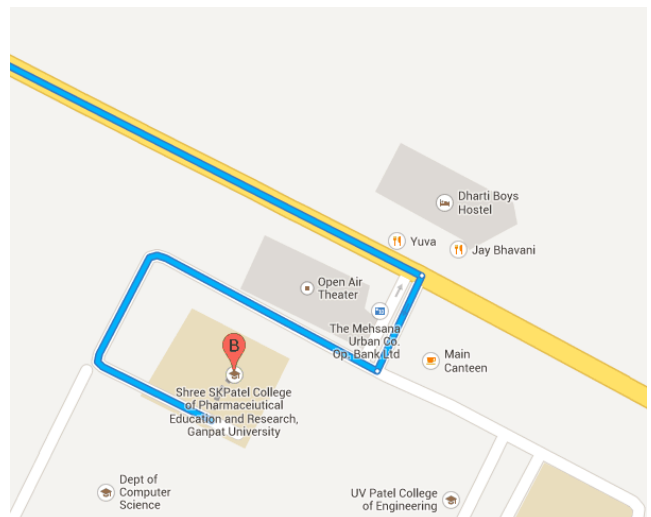

Drive 70.0 km, 1 h 15 min

Directions from Sardar Vallabhbhai Patel International Airport, Airport Road, Sardar Nagar, Hansol, Ahmedabad, Gujarat, 380003 to Shree S.K.Patel College of Pharmaceiutical Education and Research,Ganpat University., S.K.Patel College Of Pharmcy Ganpat Vidyanagar, Mehsana-Gozaria Highway Mehsana - 382711, INDIA

46.8 km

7. Turn **right**

58 m

8. Turn **left**

1.1 km

9. Turn **right** toward **GJ SH 219**

1.0 km

10. Turn **right** toward **GJ SH 219**

400 m

11. Continue straight onto **GJ SH 219**

3.5 km

12. Turn **right** at **Jagudan Chokdi** onto **GJ SH 217/GJ SH 73**

-  Continue to follow GJ SH 73

2.4 km

Drive to your destination

13. Turn **right**

110 m

14. Turn **right**

-  Destination will be on the left

500 m

Shree S.K.Patel College of Pharmaceiutical Education and Research,Ganpat University.,
S.K.Patel College Of Pharmcy Ganpat Vidyanagar, Mehsana-Gozaria Highway Mehsana -
382711, INDIA
GJ 382711, India