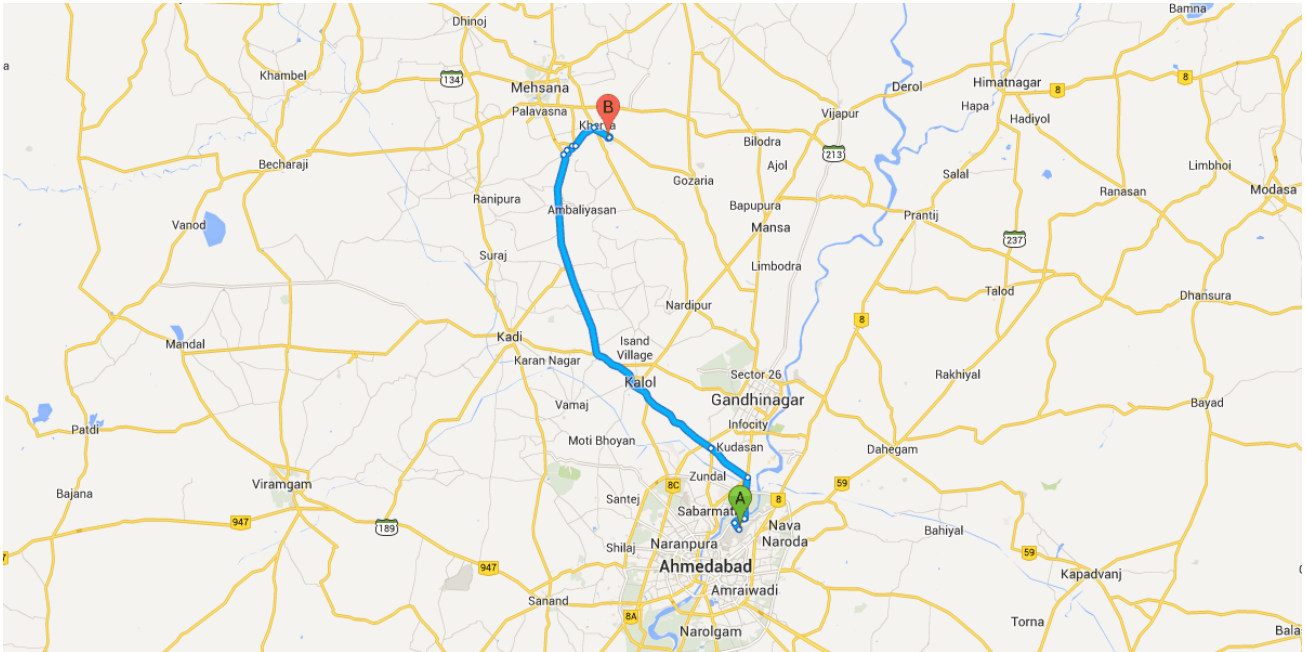

Drive 70.0 km, 1 h 15 min

Directions from Sardar Vallabhbhai Patel International Airport, Airport Road, Sardar Nagar, Hansol, Ahmedabad, Gujarat, 380003 to Shree S.K.Patel College of Pharmaceiutical Education and Research,Ganpat University., S.K.Patel College Of Pharmcy Ganpat Vidyanagar, Mehsana-Gozaria Highway Mehsana - 382711, INDIA

This route has tolls.

Sardar Vallabhbhai Patel International Airport, Airport Road, Sardar Nagar, Hansol, Ahmedabad, Gujarat, 380003 India

Drive along Airport Rd and Gandhinagar - Ahmedabad Rd

- 8.0 km / 12 min
- 1. Head **southwest**
- 11 m
- 2. Turn **right** toward **Airport Rd**
 Go through 1 roundabout
- 1.0 km
- 3. At the roundabout, take the **3rd** exit onto **Airport Rd**
 Pass by the park (on the left)
- 1.6 km

4. At the roundabout, take the **1st** exit onto **Gandhinagar - Ahmedabad Rd**
 -  Go through 1 roundabout
 -  Pass by Shankh Mandir (on the left in 5.2 km)

5.3 km

Drive along **GJ SH 41**

61.4 km / 1 h 1 min

5. At the roundabout, take the **2nd** exit onto **Koba-Adalaj Rd**
 -  Pass by Tej Ave (on the right in 6.0 km)

6.2 km

6. At **Adalaj Cir**, take the **2nd** exit onto **GJ SH 41/GJ SH 71**

-  Continue to follow GJ SH 41
-  Partial toll road